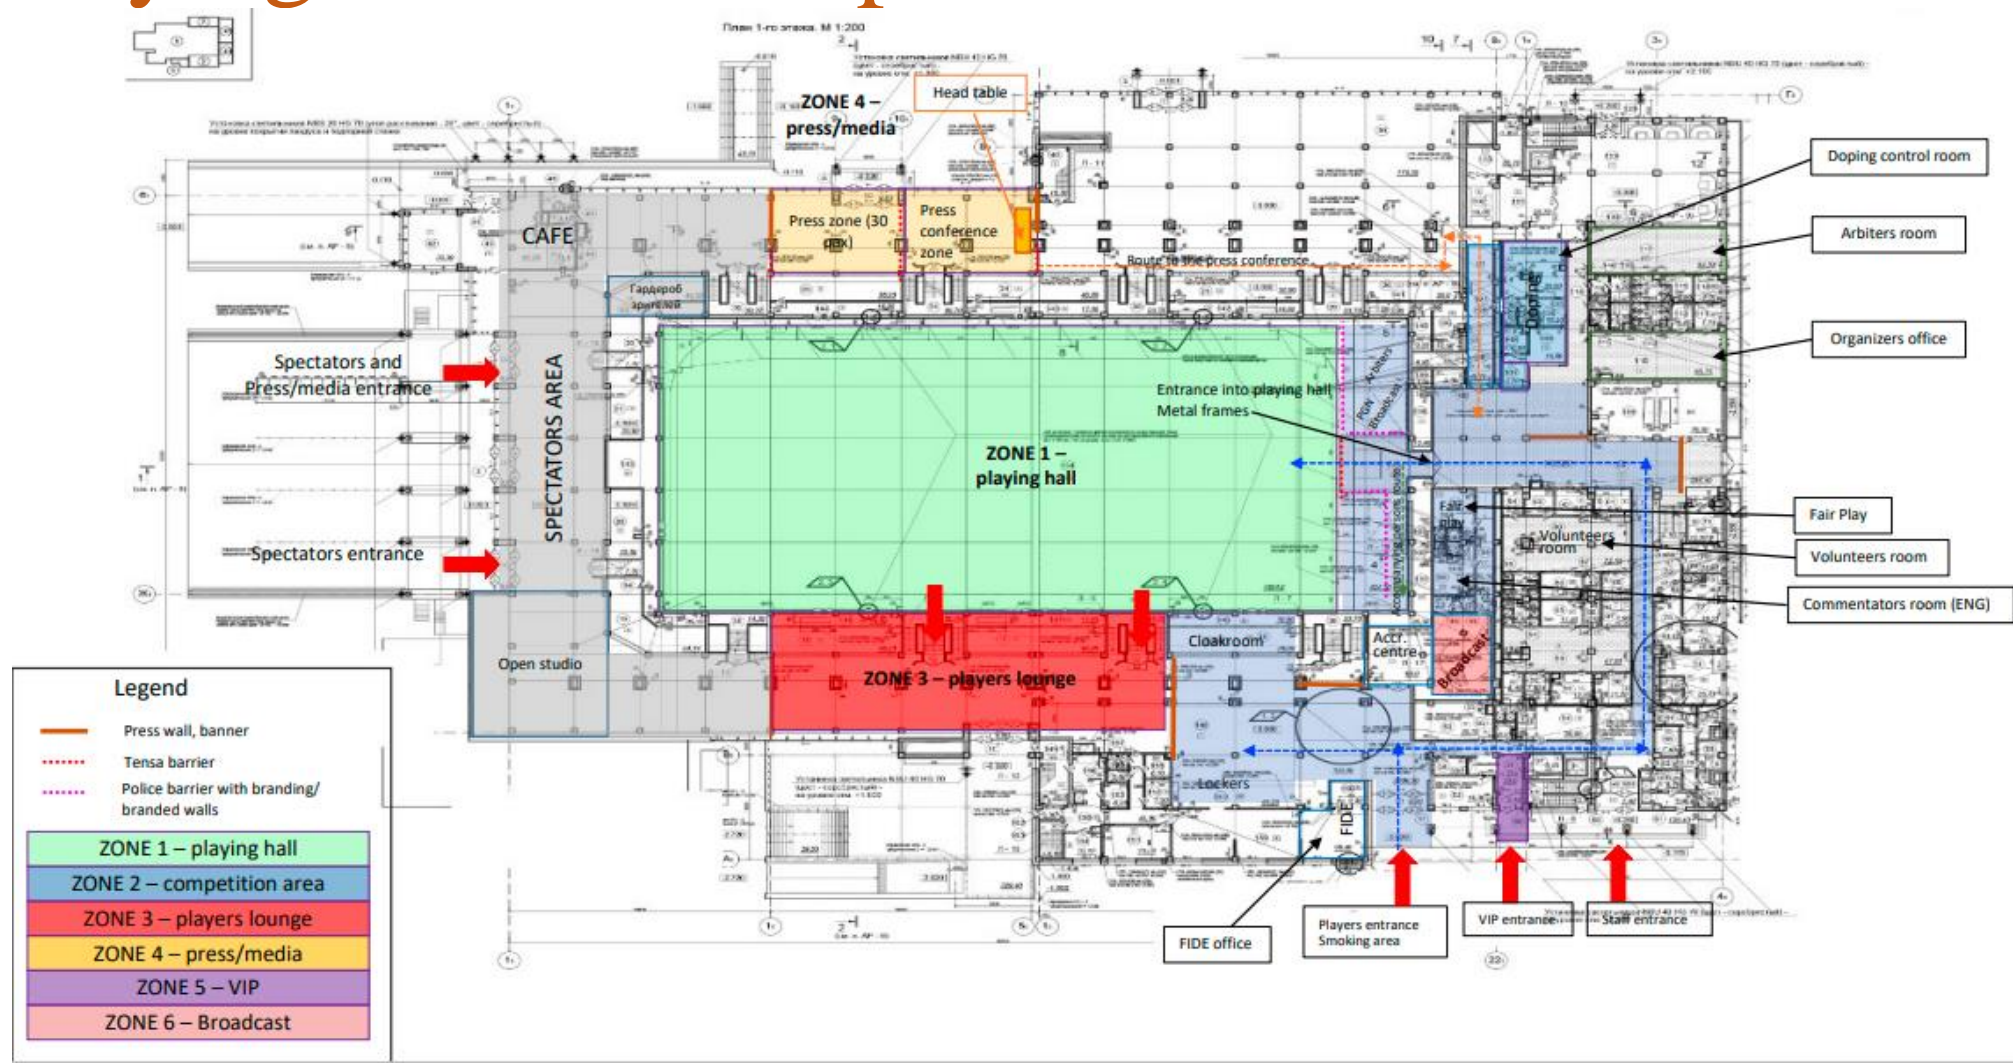

FIDE World Rapid and Blitz Championships

25-30 December
Almaty, Kazakhstan

Playing Venue – Map